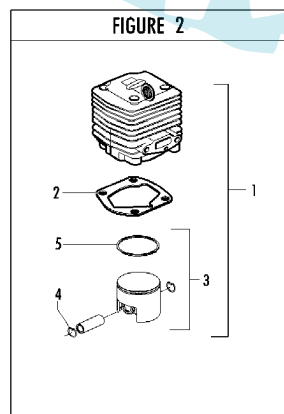

The Electrolux Group. The world's No.1 choice.