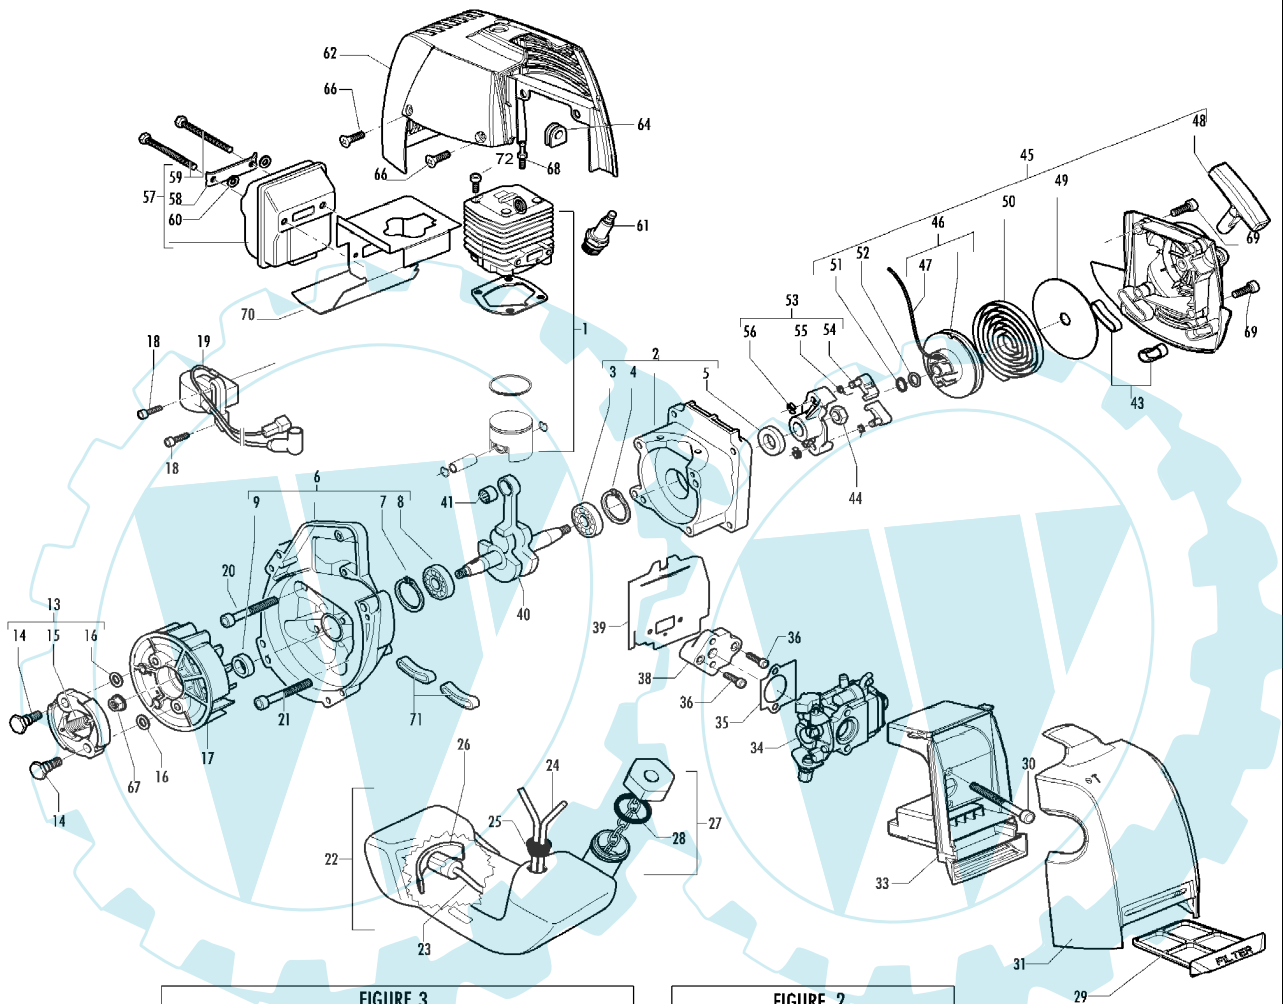

FIGURE 1

FIGURE 3

FIGURE 2

 **The Electrolux Group. The world's No.1 choice.**

Item	P/N McC	P/N ELX	Qty	DESCRIPTION
FIGURE 1				
C 1		FIGURE 2		
2	247936	538247936	1	Carter kit (starter)
3 •	235900	538235900	1	ball bearing 6002 15/32/9
4 •	235899	538235899	1	seeger ring
C 5 •	228872	538228872	1	seal 13-32-5 (S7)
6	247935	538247935	1	Carter kit (flywheel)
7 •	235899	538235899	1	seeger ring
8 •	235900	538235900	1	ball bearing 6002 15/32/9
C 9 •	228872	538228872	1	seal 13-32-5 (S7)
B 13	248808	538248808	1	clutch assy
14 •	242369	538242369	2	clutch rod
C 15 •	241270	538241270	1	clutch spring elite
16 •	236956	538236956	2	washer
17	242673	538242673	1	flywheel
18	235806	538235806	2	screw M5 X 20 TCE
C 19	242783	538242783	1	ignition coil
20	235808	538235808	2	screw M5 X 50 TCE
21	235804	538235804	2	screw M5x30
C 22	241541	538241541	1	tank mix ass.
B 23 •	229809	538229809	1	hose-fuel mm245
B 24 •	229743	538229743	1	hose fuel mm150
C 25 •	235675	538235675	1	fuel tank grommet
A 26	240452	538240452	1	fuel pick up
B 27	242484	538242484	1	fuel cap ass'y
A 28 •	236564	538236564	1	cap gasket
B 29	242581	538242581	1	air filter
30	235808	538235808	2	screw M5 X 50 TCE
31	242580	538242580	1	air filter cover
33	249136	538249136	1	box air filter
C 34		FIGURE 3		
A 35	241281	538241281	1	gasket
36	235806	538235806	2	screw M5 X 20 TCE
C 38	241481	538241481	1	carb. Spacer
C 39	242855	538242855	1	gasket
40	241267	538241267	1	crankshaft ass'y
C 41	227329	538227329	1	bearing-needle
43	242632	538242632	2	fuel tank grommet
44	235218	538235218	1	nut M8
C 45	242806	538242806	1	starter assy
B 46 •	249163	538249163	1	pulley/rope
A 47 ••	227703	538227703	1	rope
48 •	240884	538240884	1	starter-handle
49 •	227467	538227467	1	shield spring
B 50 •	227300	538227300	1	spring rewind
51 •	242786	538242786	1	seeger
52 •	227470	538227470	1	washer
53	242800	538242800	1	starter pawl ass'y
B 54 •	241781	538241781	2	pawl
B 55 •	241782	538241782	2	spring
56 •	111088	538111088	2	snap ring
C 57	241432	538241432	1	muffler ass'y elite
58 •	227236	538227236	1	clamp
59 •	227274	538227274	2	screw M5X60
60 •	227259	538227259	2	washer
A 61	92878	538092878	1	spark plug RDJ6J
62	249420	538249420	1	engine cover