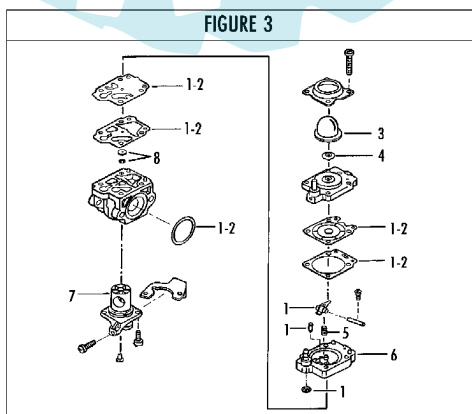

FIGURE 1

FIGURE 3

FIGURE 2

 **The Electrolux Group. The world's No.1 choice.**

Item	P/N McC	P/N ELX	Qty	DESCRIPTION
FIGURE 1				
C 1		FIGURE 2		
2	247936	538247936	1	Carter kit (starter)
3 •	235900	538235900	1	ball bearing 6002 15/32/9
4 •	235899	538235899	1	seeger ring
C 5 •	228872	538228872	1	seal 13-32-5 (S7)
6	247935	538247935	1	Carter kit (flywheel)
7 •	235899	538235899	1	seeger ring
8 •	235900	538235900	1	ball bearing 6002 15/32/9
C 9 •	228872	538228872	1	seal 13-32-5 (S7)
B 13	248808	538248808	1	clutch assy
14 •	242369	538242369	2	clutch rod
C 15 •	241270	538241270	1	clutch spring elite
16 •	236956	538236956	2	washer
17	242673	538242673	1	flywheel
18	235806	538235806	2	screw M5 X 20 TCE
C 19	242783	538242783	1	ignition coil
20	235808	538235808	2	screw M5 X 50 TCE
21	235804	538235804	2	screw M5x30
C 22	241541	538241541	1	tank mix ass.
B 23 •	229809	538229809	1	hose-fuel mm245
B 24 •	229743	538229743	1	hose fuel mm150
C 25 •	235675	538235675	1	fuel tank grommet
A 26	240452	538240452	1	fuel pick up
B 27	242484	538242484	1	fuel cap ass'y
A 28 •	236564	538236564	1	cap gasket
B 29	242581	538242581	1	air filter
30	235808	538235808	2	screw M5 X 50 TCE
31	242580	538242580	1	air filter cover
33	249136	538249136	1	box air filter
C 34		FIGURE 3		
A 35	241281	538241281	1	gasket
36	235806	538235806	2	screw M5 X 20 TCE
C 38	241481	538241481	1	carb. Spacer
C 39	242855	538242855	1	gasket
40	241267	538241267	1	crankshaft ass'y
C 41	227329	538227329	1	bearing-needle
43	242632	538242632	2	fuel tank grommet
44	235218	538235218	1	nut M8
C 45	242806	538242806	1	starter assy
B 46 •	249163	538249163	1	pulley/rope
A 47 ••	227703	538227703	1	rope
48 •	240884	538240884	1	starter-handle
49 •	227467	538227467	1	shield spring
B 50 •	227300	538227300	1	spring rewind
51 •	242786	538242786	1	seeger
52 •	227470	538227470	1	washer
53	242800	538242800	1	starter pawl ass'y
B 54 •	241781	538241781	2	pawl
B 55 •	241782	538241782	2	spring
56 •	111088	538111088	2	snap ring
C 57	241432	538241432	1	muffler ass'y elite
58 •	227236	538227236	1	clamp
59 •	227274	538227274	2	screw M5X60
60 •	227259	538227259	2	washer
A 61	92878	538092878	1	spark plug RDJ6J
62	249420	538249420	1	engine cover